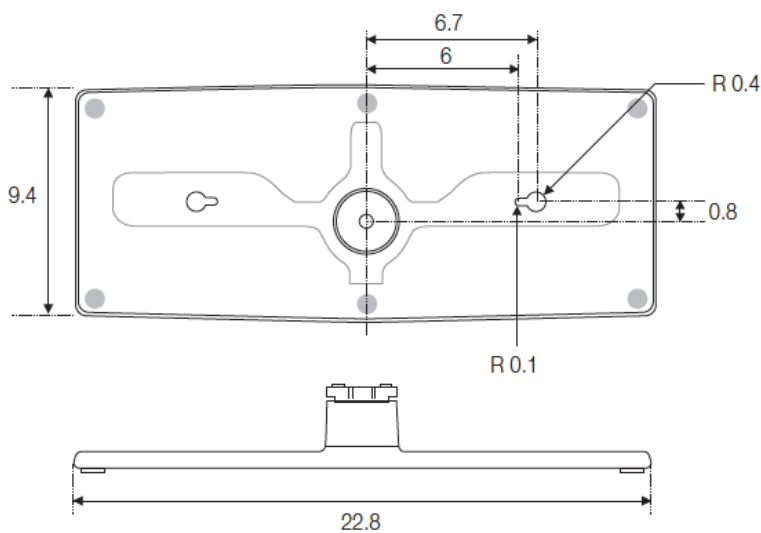

Pro:Idiom™

LN40D567F9HXZA 40" Interactive Commercial LCD HDTV

DIMENSIONS

(Unit: inches)

1	2	3	4	5	6	7	8
38.1	35	19.7	22.8	23.6	25.7	3.1	9.4

SIRCH - Samsung Interactive Remote Control for Hospitality (Optional equipment purchase required.)