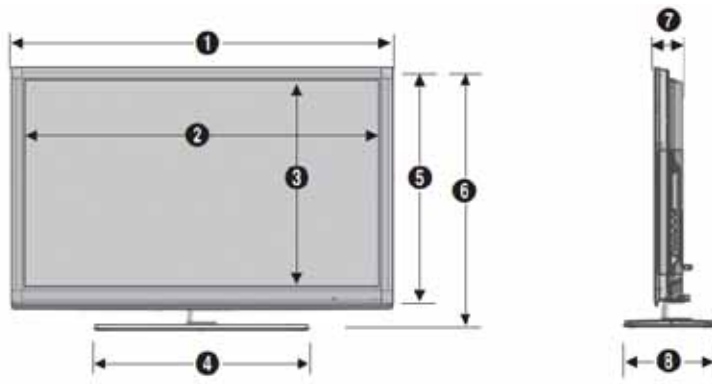

Pro:Idiom™

LN40D567F9HXZA 40" Interactive Commercial LCD HDTV

DIMENSIONS

(Unit: inches)

1	2	3	4	5	6	7	8
38.1	35	19.7	22.8	23.6	25.7	3.1	9.4

SIRCH - Samsung Interactive Remote Control for Hospitality (Optional equipment purchase required.)